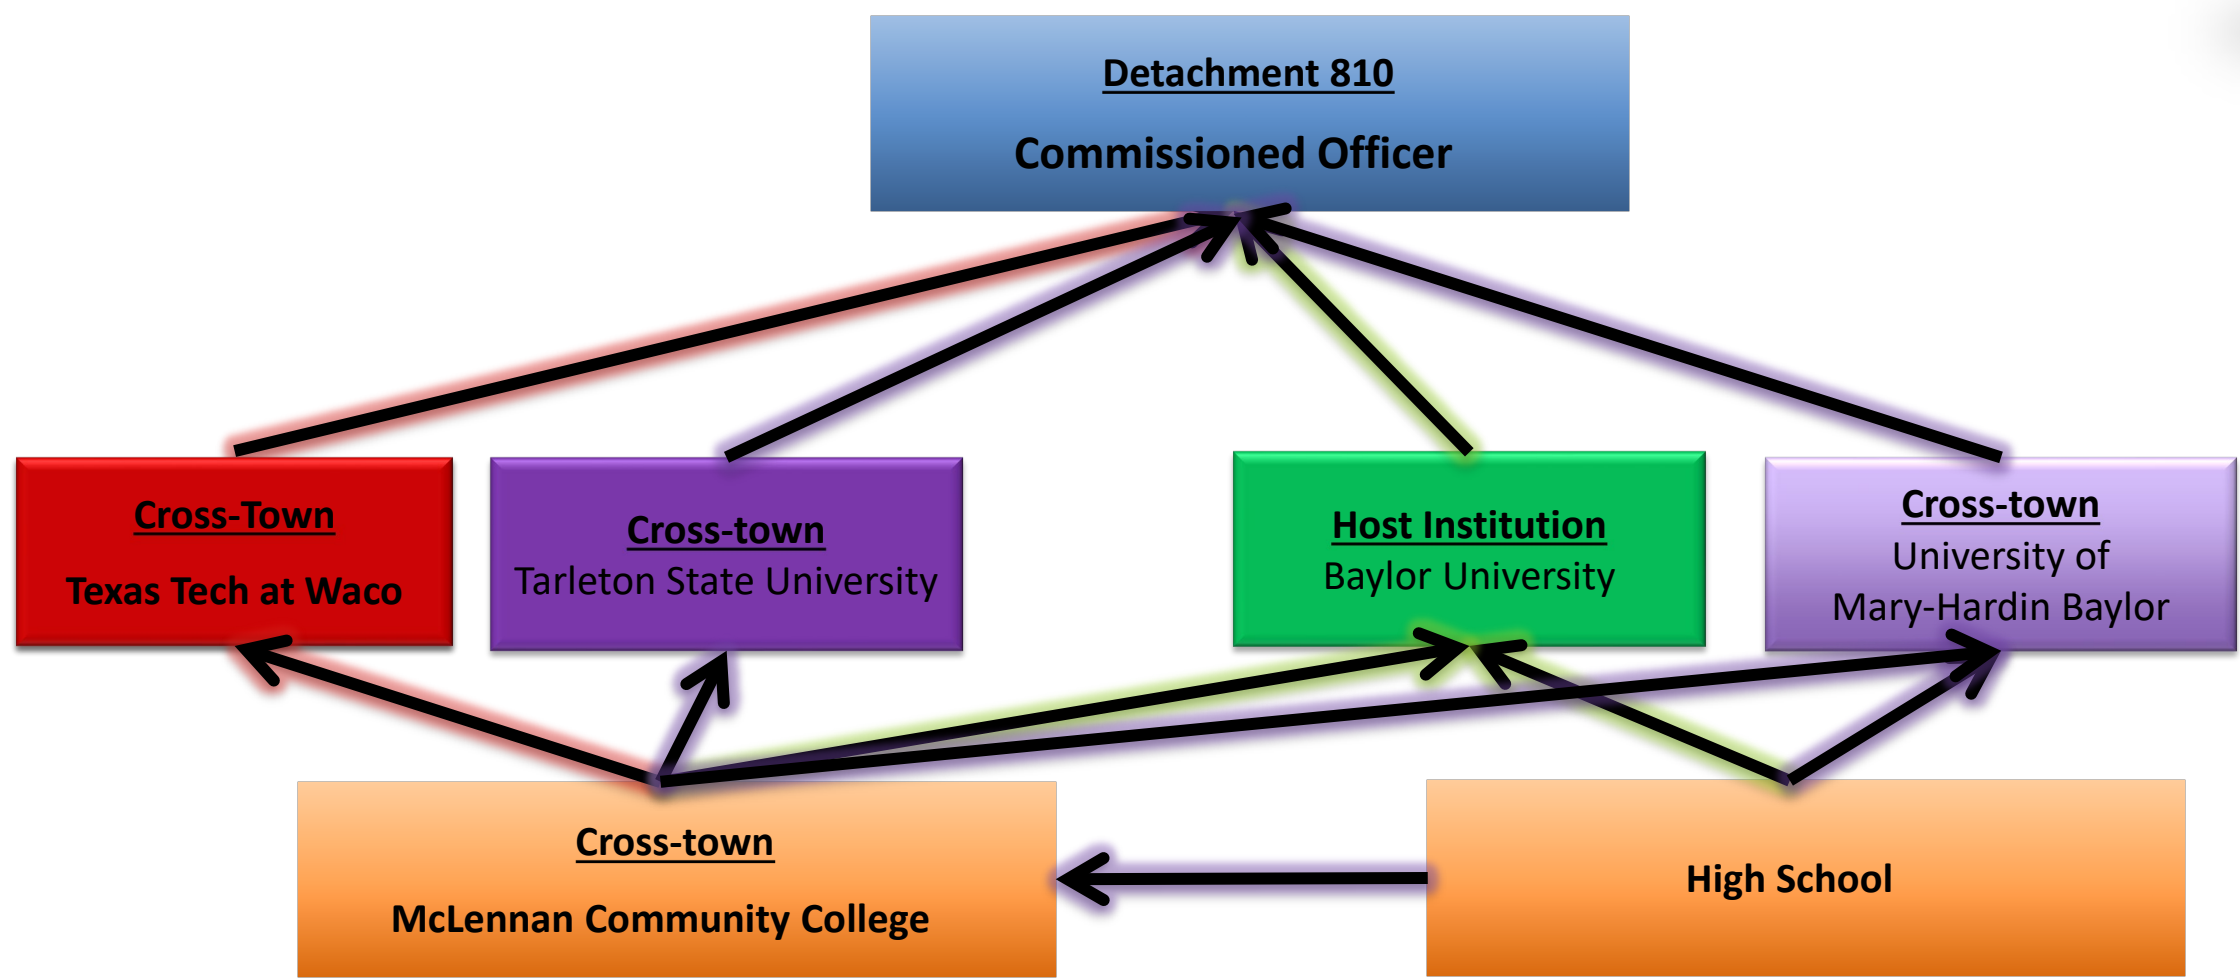

Detachment 810

Paths to Commissioning

Baylor University

4 Year Program

Host Institution

~\$27,731 tuition & fees
per semester

Waco, Tx

~\$54,462 per year

~\$218,000 for
bachelor's degree

* Roughly \$6,500 for Room & Board per Semester

AFROTC Scholarships

HSSP (Highschool Scholarship Program)

- Type 1
- Pays full 100% college tuition and authorized fees (public/private)
- Monthly living expense stipend (\$300 for freshman)
- Annual book stipend (\$900)